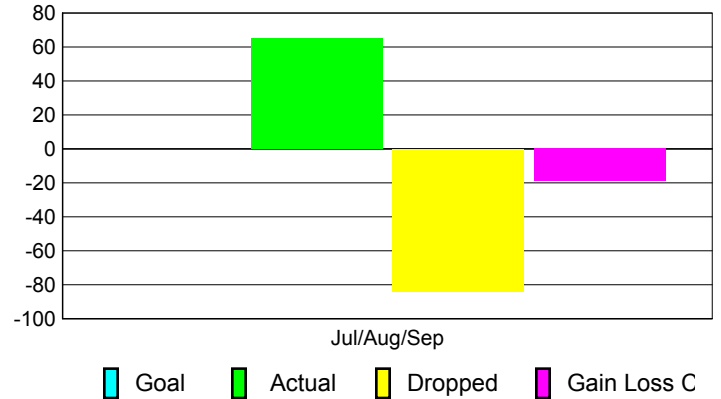

Membership Results 2010-2011

Goal, New, Dropped, Gain/Loss

Comparison of Membership Gain/Loss

Current Year Compared to the Previous Year