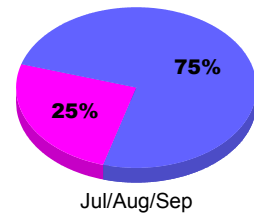

Membership Results
2010-2011

Membership
2009-2010

Month	Net Memb Goal	Actual New Memb	Actual Dropped Memb	Gain/Loss of Memb	Gain/Loss of Memb
Jul/Aug/Sep	0	65	-84	-19	-14
Totals	0	65	-84	-19	-14

Membership Results 2010-2011

Goal, New, Dropped, Gain/Loss

Comparison of Membership Gain/Loss

Current Year Compared to the Previous Year

Gender Comparison 2010-2011

Jul/Aug/Sep

■ Male
■ Female